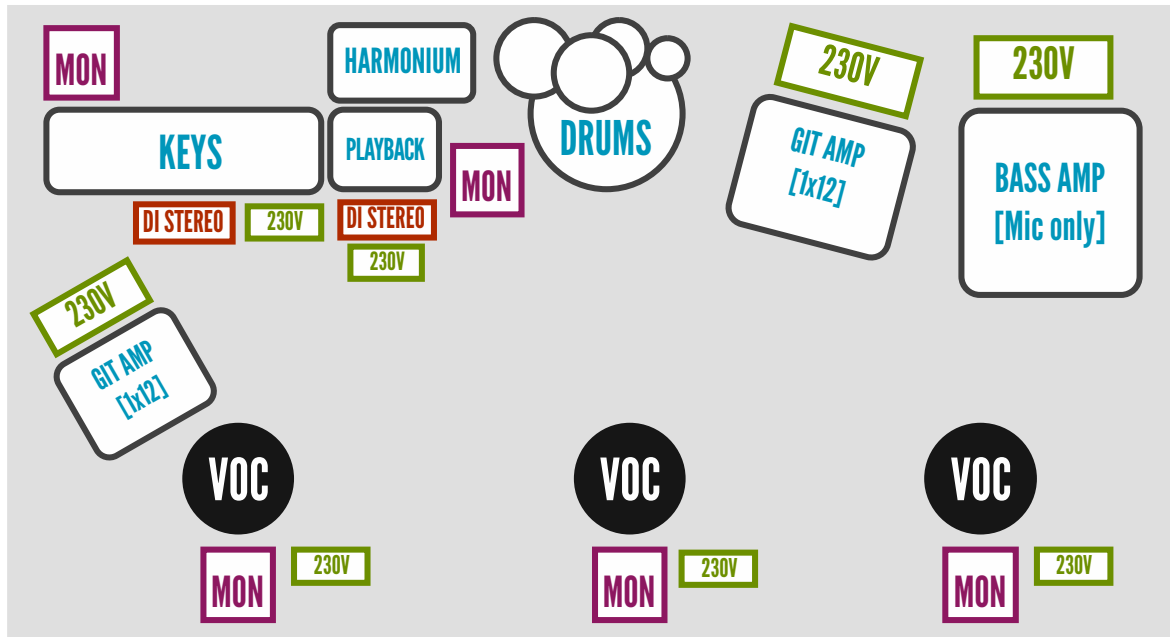

NIKOLAUS WOLF (2023)

TECH RIDER

KONTAKT:
 MICHI RIEDER
 +49 170 4736609
 INFO@OIMOMUSIC.DE

CHANNEL LIST

NR	SOURCE	NOTES
1	KICK	
2	SNARE	
3	FLOOR TOM	
4	HIGH TOM	
5	OH L	
6	OH R	
7	BASS AMP	MIC / DI
8	GIT AMP RIGHT	MIC ONLY
9	GIT AMP LEFT	MIC ONLY
10/11	KEYS L+R	DI STEREO
12/13	PLAYBACK L+R	DI STEREO
14	HARMONIUM	MIC
15	VOX RIGHT	
16	VOX CENTER	
17	VOX RIGHT	

MONITORING We need at least 2 monitor lines and 5 wedges